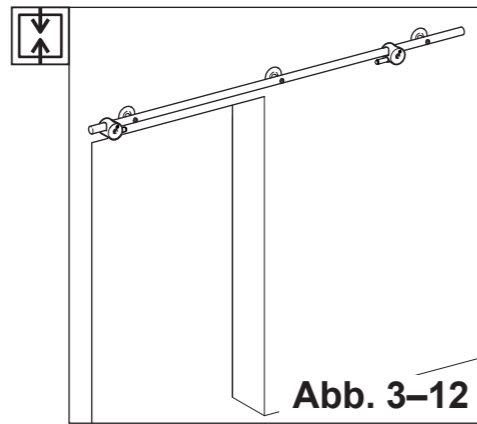

Installation instructions

Sliding door fittings Unotec Home

for wood doors (max. 1 3/4") with Soft-Tec Stopper

Complete-Set's

Set-Nr.	A Inch	B Inch	C each	D Inch	E max.Inch	F Inch	G Inch	H max. Inch (H=E-F+1")
USU35DS-1800EF	70 7/8"	30 3/16"	3	29 1/2" - 35 7/16"	98 7/16"	1/4" - 3/8"	2 3/8"	99 1/8"
USU35DS-2100EF	82 11/16"	24 1/8"	4	35 13/16" - 39 3/8"	98 7/16"	1/4" - 3/8"	2 3/8"	99 1/8"
USU35DS-2300EF	90 5/16"	26 3/4"	4	39 3/4" - 44 1/16"	98 7/16"	1/4" - 3/8"	2 3/8"	99 1/8"
USU35DS-2540EF	100"	29 15/16"	4	44 1/2" - 49 3/16"	98 7/16"	1/4" - 3/8"	2 3/8"	99 1/8"

Right to make technical changes reserved - Dimensions in inch - Version 10.2015
© by ABP-Beyerle GmbH

Abb. 1

Abb. 2

Abb. 3

Abb. 4

Abb. 5

Abb. 6

Abb. 7