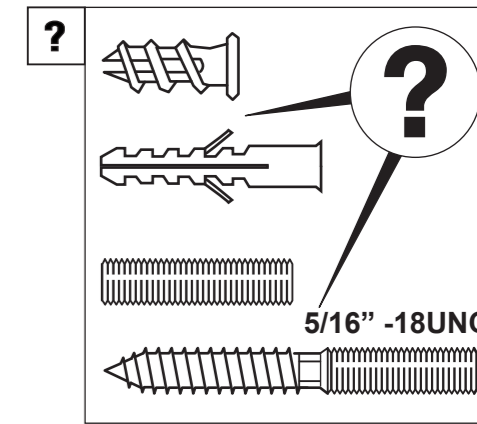

Installation instructions

Sliding door fittings Unotec Home

for wood doors (max. 1 3/4") with Soft-Tec Stopper

Complete-Set's

Set-Nr.	A Inch	B Inch	C each	D Inch	E max.Inch	F Inch	G Inch	H max. Inch (H=E-F+1")
USU35DS-1800EF	70 7/8"	30 3/16"	3	29 1/2" - 35 7/16"	98 7/16"	1/4" - 3/8"	2 3/8"	99 1/8"
USU35DS-2100EF	82 11/16"	24 1/8"	4	35 13/16" - 39 3/8"	98 7/16"	1/4" - 3/8"	2 3/8"	99 1/8"
USU35DS-2300EF	90 5/16"	26 3/4"	4	39 3/4" - 44 1/16"	98 7/16"	1/4" - 3/8"	2 3/8"	99 1/8"
USU35DS-2540EF	100"	29 15/16"	4	44 1/2" - 49 3/16"	98 7/16"	1/4" - 3/8"	2 3/8"	99 1/8"

Right to make technical changes reserved - Dimensions in inch - Version 10.2015
© by ABP-Beyerle GmbH

Abb. 1

Abb. 2

Abb. 3

Abb. 4

Abb. 5

Abb. 6

Abb. 7

Abb. 8

Abb. 9

Abb. 10

Abb. 11

Abb. 12

Abb. 13

Abb. 14

Abb. 15