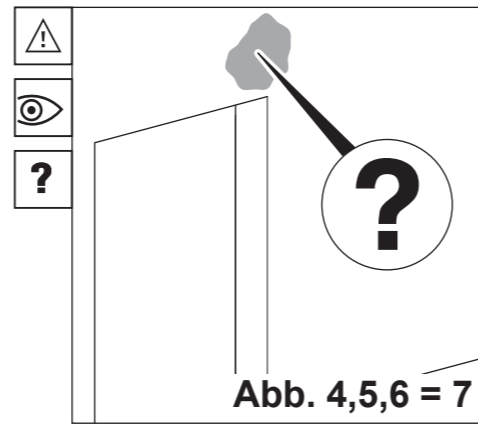

Installation instructions

Sliding door fittings Unotec Home

for wood doors (max. 1 3/4") with Soft-Tec Stopper

Complete-Set's

Set-Nr.	A Inch	B Inch	C each	D Inch	E max.Inch	F Inch	G Inch	H max. Inch (H=E-F+1")
USU35DS-1800EF	70 7/8"	30 3/16"	3	29 1/2" - 35 7/16"	98 7/16"	1/4" - 3/8"	2 3/8"	99 1/8"
USU35DS-2100EF	82 11/16"	24 1/8"	4	35 13/16" - 39 3/8"	98 7/16"	1/4" - 3/8"	2 3/8"	99 1/8"
USU35DS-2300EF	90 5/16"	26 3/4"	4	39 3/4" - 44 1/16"	98 7/16"	1/4" - 3/8"	2 3/8"	99 1/8"
USU35DS-2540EF	100"	29 15/16"	4	44 1/2" - 49 3/16"	98 7/16"	1/4" - 3/8"	2 3/8"	99 1/8"

Right to make technical changes reserved - Dimensions in inch - Version 10.2015
© by ABP-Beyerle GmbH

Abb. 1

Abb. 2

Abb. 3

Abb. 4

Abb. 5

Abb. 6

Abb. 7

Abb. 8

Abb. 9

Abb. 10

Abb. 11

Abb. 12

Abb. 13

Abb. 14

Abb. 15