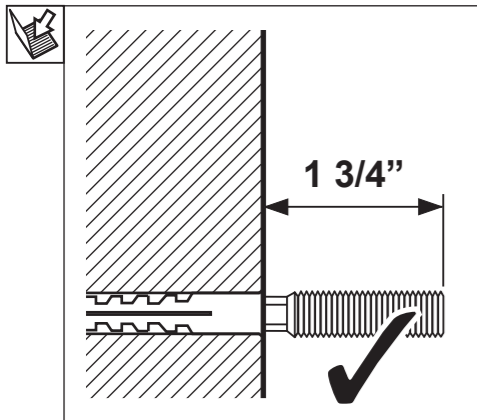

Installation instructions

Sliding door fittings Unotec Home

for wood doors (max. 1 3/4") with Soft-Tec Stopper

Complete-Set's

Set-Nr.	A Inch	B Inch	C each	D Inch	E max.Inch	F Inch	G Inch	H max. Inch (H=E-F+1")
USU35DS-1800EF	70 7/8"	30 3/16"	3	29 1/2" - 35 7/16"	98 7/16"	1/4" - 3/8"	2 3/8"	99 1/8"
USU35DS-2100EF	82 11/16"	24 1/8"	4	35 13/16" - 39 3/8"	98 7/16"	1/4" - 3/8"	2 3/8"	99 1/8"
USU35DS-2300EF	90 5/16"	26 3/4"	4	39 3/4" - 44 1/16"	98 7/16"	1/4" - 3/8"	2 3/8"	99 1/8"
USU35DS-2540EF	100"	29 15/16"	4	44 1/2" - 49 3/16"	98 7/16"	1/4" - 3/8"	2 3/8"	99 1/8"

Right to make technical changes reserved - Dimensions in inch - Version 10.2015
© by ABP-Beyerle GmbH

Abb. 1

Abb. 2

Abb. 3

Abb. 4

Abb. 5

Abb. 6

Abb. 7

Abb. 8

Abb. 9

Abb. 10

Abb. 11

Abb. 12

Abb. 13

Abb. 14

Abb. 15