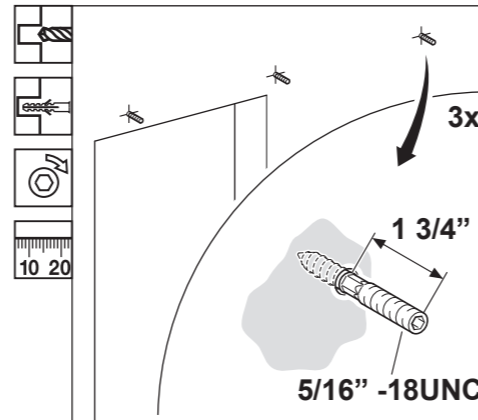

7 Bottom guide
(without screws and dowels, at construction site)

- Attention
- Screw on
- Screw on
- Screw on
- Loosen/Tighten
- Install
- 90° At right angle
- Drill
- Dowels
- Adjust Set
- Level
- Perpendicular
- Measure Mark
- Visual inspection
- Special-tool
- 2 people required
- Measure
- Clarify questions
- See Instructions
- Secure

Right to make technical changes reserved - Dimensions in inch - Version 10.2015
© by ABP-Beyerle GmbH

Abb. 1

Abb. 2

Abb. 3

Abb. 4

Abb. 5

Abb. 6

Abb. 7

Abb. 8

Abb. 9

Abb. 10

Abb. 11

Abb. 12

Abb. 13

Abb. 14

Abb. 15

Abb. 16

Abb. 17

Abb. 18

Abb. 19

Abb. 20

Abb. 21

Abb. 22