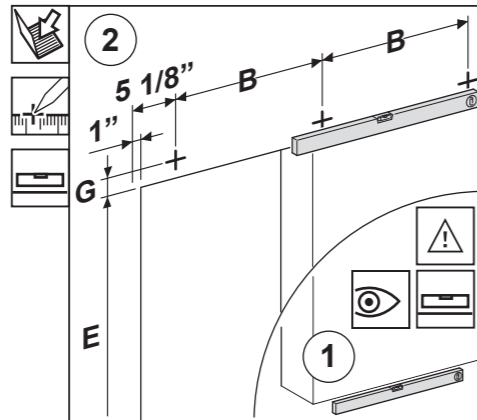

Installation instructions

Sliding door fittings Unotec Home

for wood doors (max. 1 3/4") with Soft-Tec Stopper

Complete-Set's

Set-Nr.	A Inch	B Inch	C each	D Inch	E max.Inch	F Inch	G Inch	H max. Inch (H=E-F+1")
USU35DS-1800EF	70 7/8"	30 3/16"	3	29 1/2" - 35 7/16"	98 7/16"	1/4" - 3/8"	2 3/8"	99 1/8"
USU35DS-2100EF	82 11/16"	24 1/8"	4	35 13/16" - 39 3/8"	98 7/16"	1/4" - 3/8"	2 3/8"	99 1/8"
USU35DS-2300EF	90 5/16"	26 3/4"	4	39 3/4" - 44 1/16"	98 7/16"	1/4" - 3/8"	2 3/8"	99 1/8"
USU35DS-2540EF	100"	29 15/16"	4	44 1/2" - 49 3/16"	98 7/16"	1/4" - 3/8"	2 3/8"	99 1/8"

Right to make technical changes reserved - Dimensions in inch - Version 10.2015
© by ABP-Beyerle GmbH

Abb. 1

Abb. 2

Abb. 3

Abb. 4

Abb. 5

Abb. 6

Abb. 7