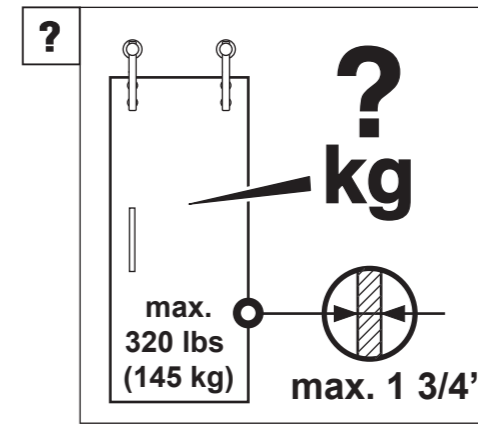

Installation instructions

Sliding door fittings Unotec Home

for wood doors (max. 1 3/4") with Soft-Tec Stopper

Complete-Set's

Set-Nr.	A Inch	B Inch	C each	D Inch	E max.Inch	F Inch	G Inch	H max. Inch (H=E-F+1")
USU35DS-1800EF	70 7/8"	30 3/16"	3	29 1/2" - 35 7/16"	98 7/16"	1/4" - 3/8"	2 3/8"	99 1/8"
USU35DS-2100EF	82 11/16"	24 1/8"	4	35 13/16" - 39 3/8"	98 7/16"	1/4" - 3/8"	2 3/8"	99 1/8"
USU35DS-2300EF	90 5/16"	26 3/4"	4	39 3/4" - 44 1/16"	98 7/16"	1/4" - 3/8"	2 3/8"	99 1/8"
USU35DS-2540EF	100"	29 15/16"	4	44 1/2" - 49 3/16"	98 7/16"	1/4" - 3/8"	2 3/8"	99 1/8"

Right to make technical changes reserved - Dimensions in inch - Version 10.2015
© by ABP-Beyerle GmbH

Abb. 1

Abb. 2

Abb. 3

Abb. 4

Abb. 5

Abb. 6

Abb. 7