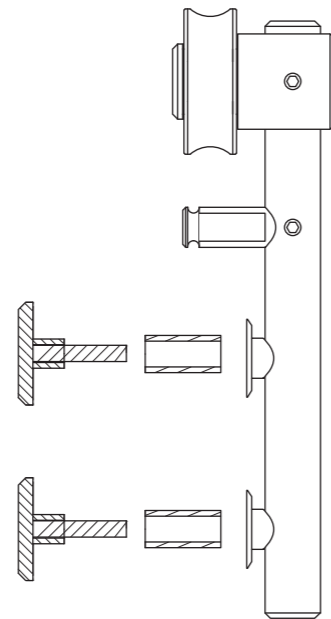

1 Set sliding door fittings Unotec Home

2 Guide rail

3 Door stoppers Soft-Tec

4 Trolley complete

5 Wall fixtures
(without screws and dowels, at construction site)

* not included in scope of delivey

6 Special tool

7 Bottom guide
(without screws and dowels, at construction site)

- Attention
- Screw on
- Screw on
- Screw on
- Loosen/Tighten
- Install
- 90° At right angle
- Drill
- Dowels
- Adjust Set
- Level
- Perpendicular
- Measure Mark
- Visual inspection
- Special-tool
- 2 people required
- Measure
- Clarify questions
- See Instructions
- Secure

Right to make technical changes reserved - Dimensions in inch - Version 10.2015
© by ABP-Beyerle GmbH

Abb. 1

Abb. 2

Abb. 3

Abb. 4

Abb. 5

Abb. 6

Abb. 7