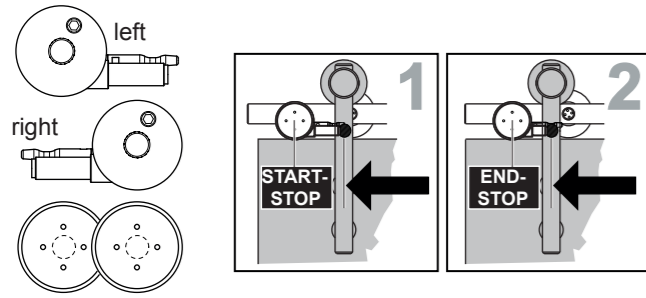

1 Set sliding door fittings Unotec Home

2 Guide rail

3 Door stoppers Soft-Tec

4 Trolley complete

5 Wall fixtures
(without screws and dowels, at construction site)

* not included in scope of delivey

6 Special tool

7 Bottom guide
(without screws and dowels, at construction site)

- Attention
- Screw on
- Screw on
- Screw on
- Loosen/Tighten
- Install
- 90° At right angle
- Drill
- Dowels
- Adjust Set
- Level
- Perpendicular
- Measure Mark
- Visual inspection
- Special-tool
- 2 people required
- Measure
- Clarify questions
- See Instructions
- Secure